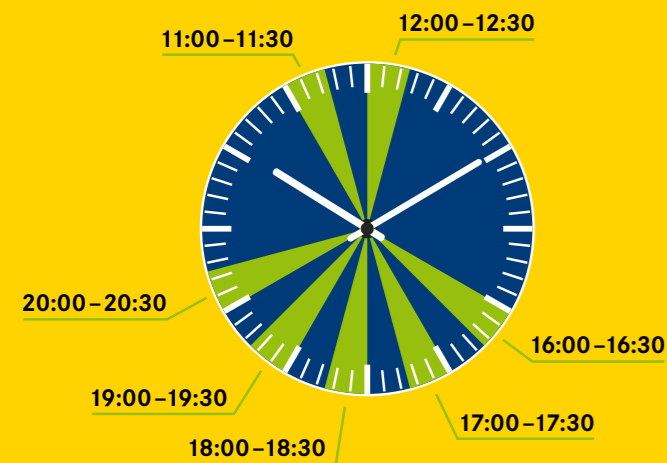

Please adhere to the following rules:

When performances are permitted:

In the city of Basel, performances by buskers or street artists, whether individuals or groups of up to four persons, are permitted only at the following times:

Monday – Saturday, 11:00 – 12:30 and 16:00 – 20:30.
On Sundays when shops are open: 13:00 – 18:30.

On other Sundays and public holidays, playing music or performing in the streets is forbidden.

Performances may only begin on the hour within the permitted times and must not last more than 30 minutes.

No performances are permitted between the half-hour and the full hour.